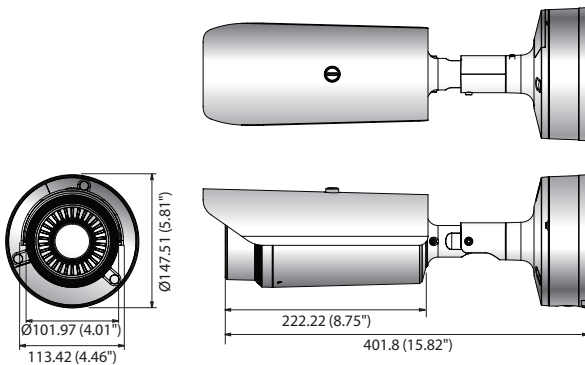

Dimensions

Unit : mm (inch)

TNO-4050T

VIDEO	
Imaging Device	Uncooled microbolometer, Pixel size : 17 μ m
Effective Pixels	640(H) x 480(V)
NETD	<50mK
Video Out	CVBS : 1.0Vpp / 75 Ω composite, 720 x 480(N), 720 x 576(P), for installation USB : Micro USB type B, 1280 x 720, for installation
LENS	
Focal Length (Zoom Ratio)	35mm fixed
Max. Aperture Ratio	F1.0
Angular Field of View	H : 17.2° / V : 13° / D : 22°
Min. Object Distance	36m (118.11ft)
Focus Control	Fixed
Lens / Mount Type	Board-in type
OPERATIONAL	
Camera Title	Off / On - W/W : English / Numeric / Special characters - China : English / Numeric / Special / Chinese characters - Common : Multi-line (Max. 5), Color (Gray / Green / Red / Blue / Black / White), Transparency, Auto scale by resolution
Motion Detection	Off / On (8ea, 8point polygonal zones), Handover
Privacy Masking	Off / On (32ea, polygonal zones) - Color : Gray / Green / Red / Blue / Black / White - Mosaic
Flip / Mirror	Off / On, Hallway : 90° / 270°
Video & Audio Analytics	Tampering, Loitering, Directional detection, Virtual line, Enter/Exit, (Dis) Appear, Audio detection, Motion detection, Sound classification, Shock detection, Temperature change detection
Alarm I/O	Input 1ea / Output 2ea
Digital Image Stabilization	Off / On (Built-in Gyro sensor)
Alarm Triggers	Alarm input, Motion detection, Video & Audio analytics, Network disconnect
Alarm Events	File upload Via FTP, E-mail, Notification Via E-mail, Local storage (SD/SDHC/SDXC) or NAS recording at event triggers, External output
Pixel count	Support
NETWORK	
Ethernet	RJ-45 (10/100 BASE-T)
Video Compression Format	H.265 / H.264 (MPEG-4 part 10/AVC) : Main / Baseline / High, MJPEG
Resolution	640 x 480, 640 x 360, 320 x 240
Max. Framerate	H.265 / H.264 : Max. 30fps at all resolutions, MJPEG : Max. 30fps
WiseStreamII	Support
Video Quality Adjustment	H.265 / H.264 / MJPEG : Target Bitrate Level Control
Bitrate Control Method	H.265 / H.264 : CBR or VBR, MJPEG : VBR
Streaming Capability	Multiple streaming (Up to 10 profiles)
Audio In	Selectable (Mic in / Line in), Supply voltage : 2.5V DC (4mA), Input impedance : approx. 2K Ohm
Audio Out	Line out, Max output level : 1 Vrms
Audio Compression Format	G.711 u-law / G.726 selectable, G.726 (ADPCM) 8KHz, G.711 8KHz, G.726 : 16Kbps, 24Kbps, 32Kbps, 40Kbps, AAC-LC : 48Kbps at 8 / 16 / 32 / 48KHz
Audio Communication	Bi-directional (2-Way)
IP	IPv4, IPv6
Protocol	TCP/IP, UDP/IP, RTP (UDP), RTP (TCP), RTCP, RTPSP, NTP, HTTP, HTTPS, SSL/TLS, DHCP, PPPoE, FTP, SMTP, ICMP, IGMP, SNMPv1/v2c/v3 (MIB-2), ARP, DNS, DDNS, QoS, UPnP, Bonjour
Security	HTTPS(SSL) login authentication, Digest login authentication IP address filtering, User access log, 802.1x authentication (EAP-TLS, EAP-LEAP)
Streaming Method	Unicast / Multicast
Max. User Access	20 users at Unicast mode
Edge Storage	SD/SDHC/SDXC (up to 256GB) - Motion images recorded in the SD/SDHC/SDXC memory card can be downloaded. NAS (Network Attached Storage), Local PC for instant recording
Application Programming Interface	ONVIF Profile S/G, SUNAPI (HTTP API), Wisenet Open Platform
Webpage Language	English, Korean, Chinese, French, Italian, Spanish, German, Japanese, Russian, Swedish, Portuguese, Czech, Polish, Turkish, Dutch, Hungarian, Greek
Web Viewer	Supported OS : Windows 7, 8.1, 10, Mac OS X 10.10, 10.11, 10.12 Non-plugin Webviewer - Supported Browser : Google Chrome 63, MS Edge 41, Mozilla Firefox 57 (Window 64bit only), Apple Safari 11 (Mac OS X only) Plug-in Webviewer - Supported Browser : MS Explore 11, Apple Safari 11 (Mac OS X only)
Central Management Software	SmartViewer, SSM
ENVIRONMENTAL	
Operating Temperature / Humidity	-40°C ~ +60°C (-40°F ~ +140°F) / Less than 90% RH
Storage Temperature / Humidity	-50°C ~ +60°C (-58°F ~ +140°F) / Less than 90% RH
Ingress Protection	IP66, NEMA 4X
ELECTRICAL	
Input Voltage / Current	24V AC, 12V DC, PoE (IEEE802.3af)
Power Consumption	Max. 10.5W (24V AC), Max. 9W (12V DC), Max. 10W (PoE) Typical 8.9W (24V AC), Typical 7.5W (12V DC), Typical 8.6W (PoE)
MECHANICAL	
Color / Material	White (RAL-9003) / Aluminum
Dimensions (WxH)	Ø101.97 x 401.8mm (Ø4.01" x 15.82")
Weight	3,126g (6.89 lb)