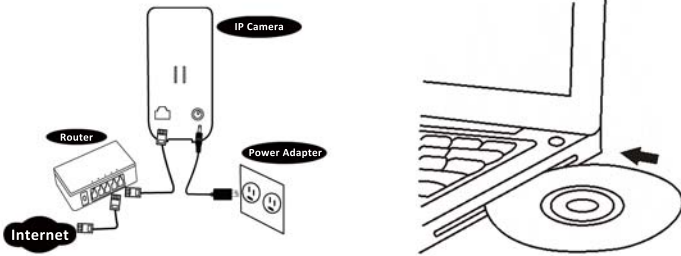

Easy Installation Step 1-2-3

Step 1: Connect IP Camera to router Step 2: Install and open the software

ID/Password Card
Camera ID: 123456789
Password:1234

Step 3: Key in ID and Password

Specification

Model No. : EZ-IP01M4; EZ-IP01M4W (WiFi)
Product Name : Auto-Networking IP Camera
Compression: MPEG4
Lens: 3.2mm
Image Sensor: 1/4" High Image CMOS Sensor
Video Settings:
-Resolution: up to 640 x 480, 640 x 400, 800 x 480 (Netbook)
-Bandwidth: 64k, 128k, 256k, 512k, 768k, 1M, 1.2M, 1.5M bps
-Frame Rate: 5, 10, 15, 20, 25, 30fps
Remote View: IE, PC Software, Mobile Phone Surveillance
3G Mobile Phone: iPhone, Android, Windows Mobile, Symbian OS
PC Software: 36CH Management
Storage: NAS, Micro SD Card, PC
Alarm & Event: Events Triggered by Motion Detection
Notification/ Upload of JPEG Images over ftp/ e-mail
Audio: YES
Accessories: Adaptor, Bracket, Network Cable,
Quick Installation Guide, CD/Password Card, CD
Power: 12V DC, 1A
Camera Size: 118mm(L) x 59mm(W) x 20mm(H)
Weight: 155 g (incl. Bracket)

Setting **Free** over Internet

Home Security

Office Security

Business Security

Childcare

Elderly Care

Patient Care

Pet Watching

EZ-WATCHING CO., LTD.

10F.-6,NO.259-3,Sec.2,Xitun Rd.,
Xitun Dist.,Taichung City
407,Taiwan

TEL +886.4.2707.6078
FAX +886.4.2707.6908
WEB : www.ez-watching.com
EMAIL : sales@ez-watching.com