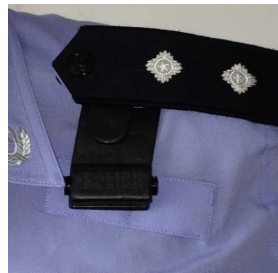

### Officer Body Worn Video & Audio Recorder

---

## Main Parameters:

Photograph, DV, Record, Interphone Microphone, Scene Playback, Intelligent infrared switch, Diary records, Automatic time, Password protection.

- AR-PE8 with AV output/input Port, support external hidden camera and IR external Camera.
- Build-in IR led, automatically turn on/off according to the light environment. Build-in 2pcs White LED, could use as electric torch.
- One-key Audio Recording function.
- AR-PE8 can be connected to the two way radio.
- AR-PE8 with Earphone port, you could use your earphone when you playback the video, to ensure the information.
- AR-PE8 can be customized with GPS function.